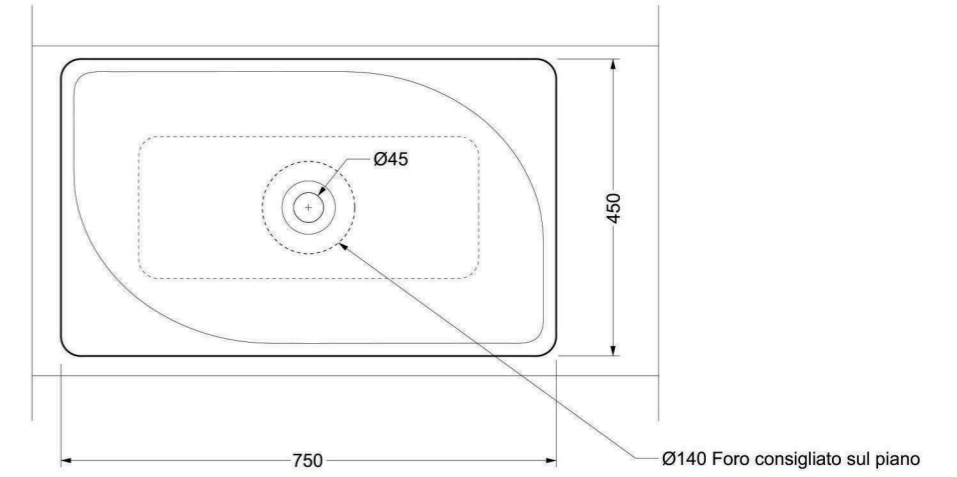

CUSHION 75X45

appoggio | sit-on

Bianco Lucido / Glossy White
cod. CS45

Colorato / Colored
cod. CS45C

Bianco Lucido / Glossy White

Colorato / Colored
cod. CS75C