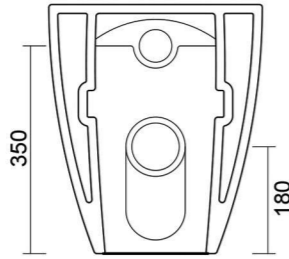

Square collection with a minimal and captivating design, it consists of floor-standing or wall-hung toilets, bidets. A collection that can be combined with many other lines of our company.

VASO 54 X 36 X H42

BIDET 54 X 36 X H42

ARCADIA square

ARCADIA **SQUARE 54x36**

vaso da terra | wc back to wall

ARCADIA **SQUARE 54x36**

bidet da terra | bidet back to wall

Bianco Lucido / Glossy White
cod. WCAST

Colorato / Colored
cod. WCASTC