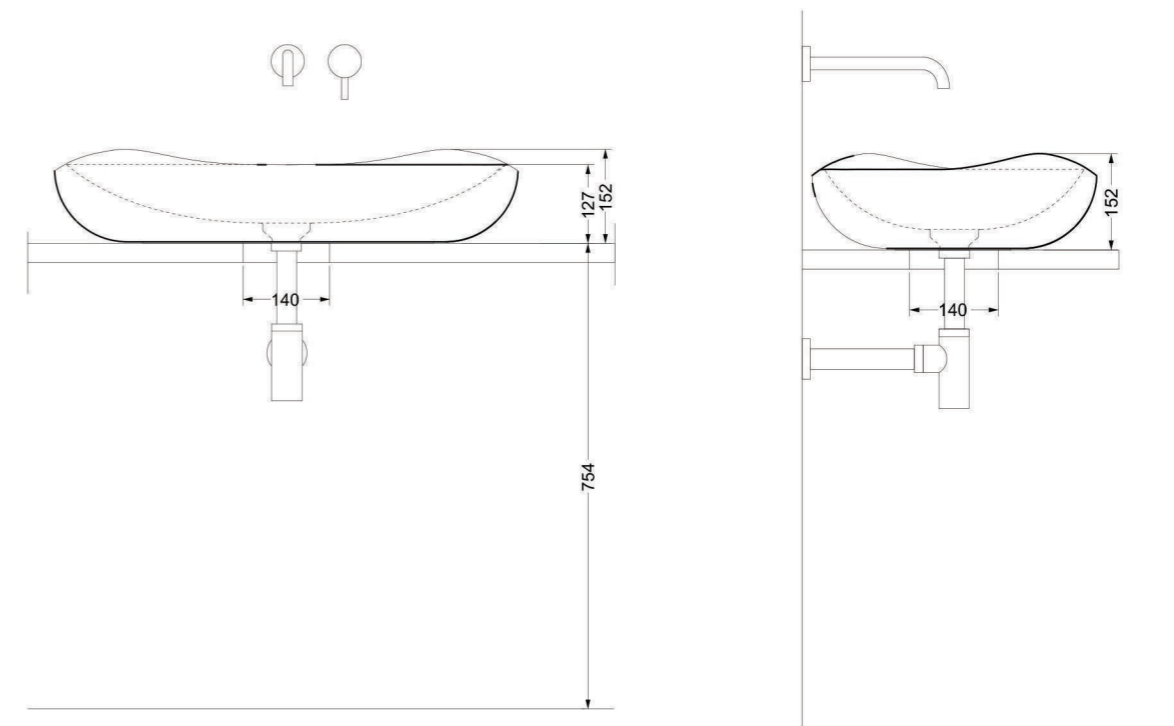

CUSHION 75X45

appoggio | sit-on

Bianco Lucido / Glossy White
cod. CS45

Colorato / Colored
cod. CS45C

Bianco Lucido / Glossy White

Colorato / Colored
cod. CS75C