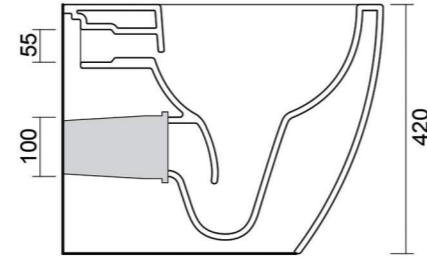

Square collection with a minimal and captivating design, it consists of floor-standing or wall-hung toilets, bidets. A collection that can be combined with many other lines of our company.

VASO 54 X 36 X H42

BIDET 54 X 36 X H42

ARCADIA square

ARCADIA **SQUARE 54x36**

vaso da terra | wc back to wall

ARCADIA **SQUARE 54x36**

bidet da terra | bidet back to wall

Bianco Lucido / Glossy White
cod. WCAST

Colorato / Colored
cod. WCASTC