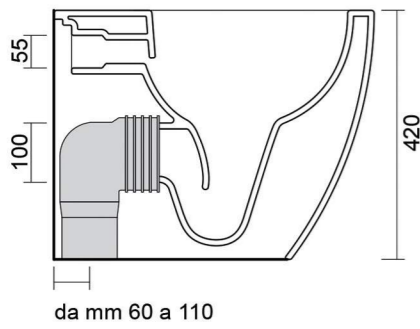

Square collection with a minimal and captivating design, it consists of floor-standing or wall-hung toilets, bidets. A collection that can be combined with many other lines of our company.

VASO 54 X 36 X H42

BIDET 54 X 36 X H42

ARCADIA square

ARCADIA **SQUARE 54x36**

vaso da terra | wc back to wall

ARCADIA **SQUARE 54x36**

bidet da terra | bidet back to wall

Bianco Lucido / Glossy White
cod. WCAST

Colorato / Colored
cod. WCASTC