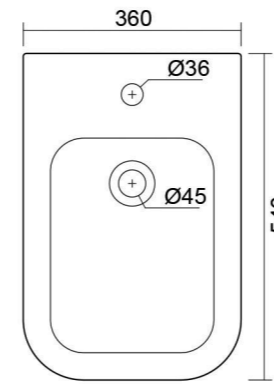

Square collection with a minimal and captivating design, it consists of floor-standing or wall-hung toilets, bidets. A collection that can be combined with many other lines of our company.

VASO 54 X 36 X H42

BIDET 54 X 36 X H42

ARCADIA square

ARCADIA **SQUARE 54x36**

vaso da terra | wc back to wall

ARCADIA **SQUARE 54x36**

bidet da terra | bidet back to wall

Bianco Lucido / Glossy White
cod. WCAST

Colorato / Colored
cod. WCASTC