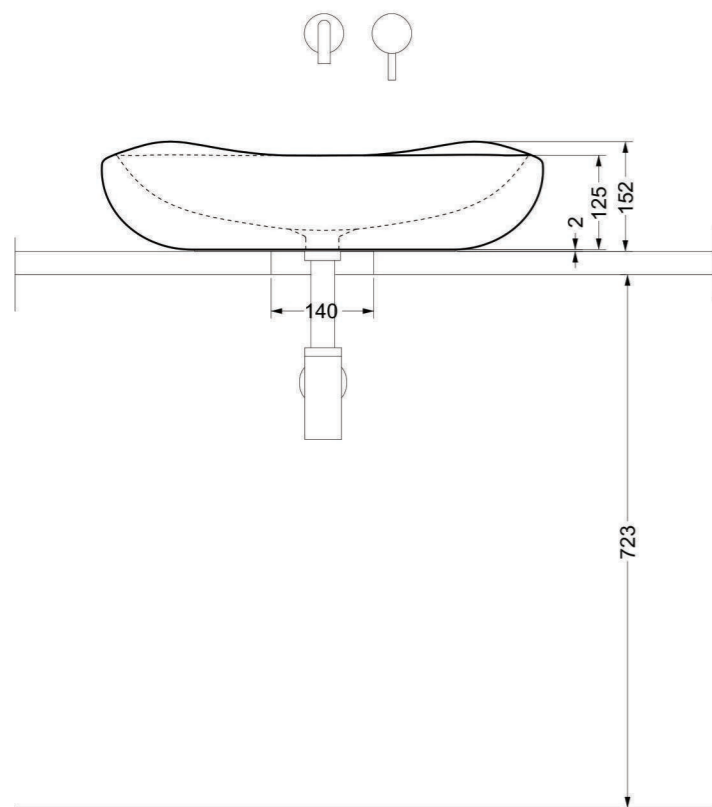

CUSHION 60X40

appoggio | *sit-on*

Bianco Lucido / Glossy White
cod. CS60

Colorato / Colored
cod. CS60C