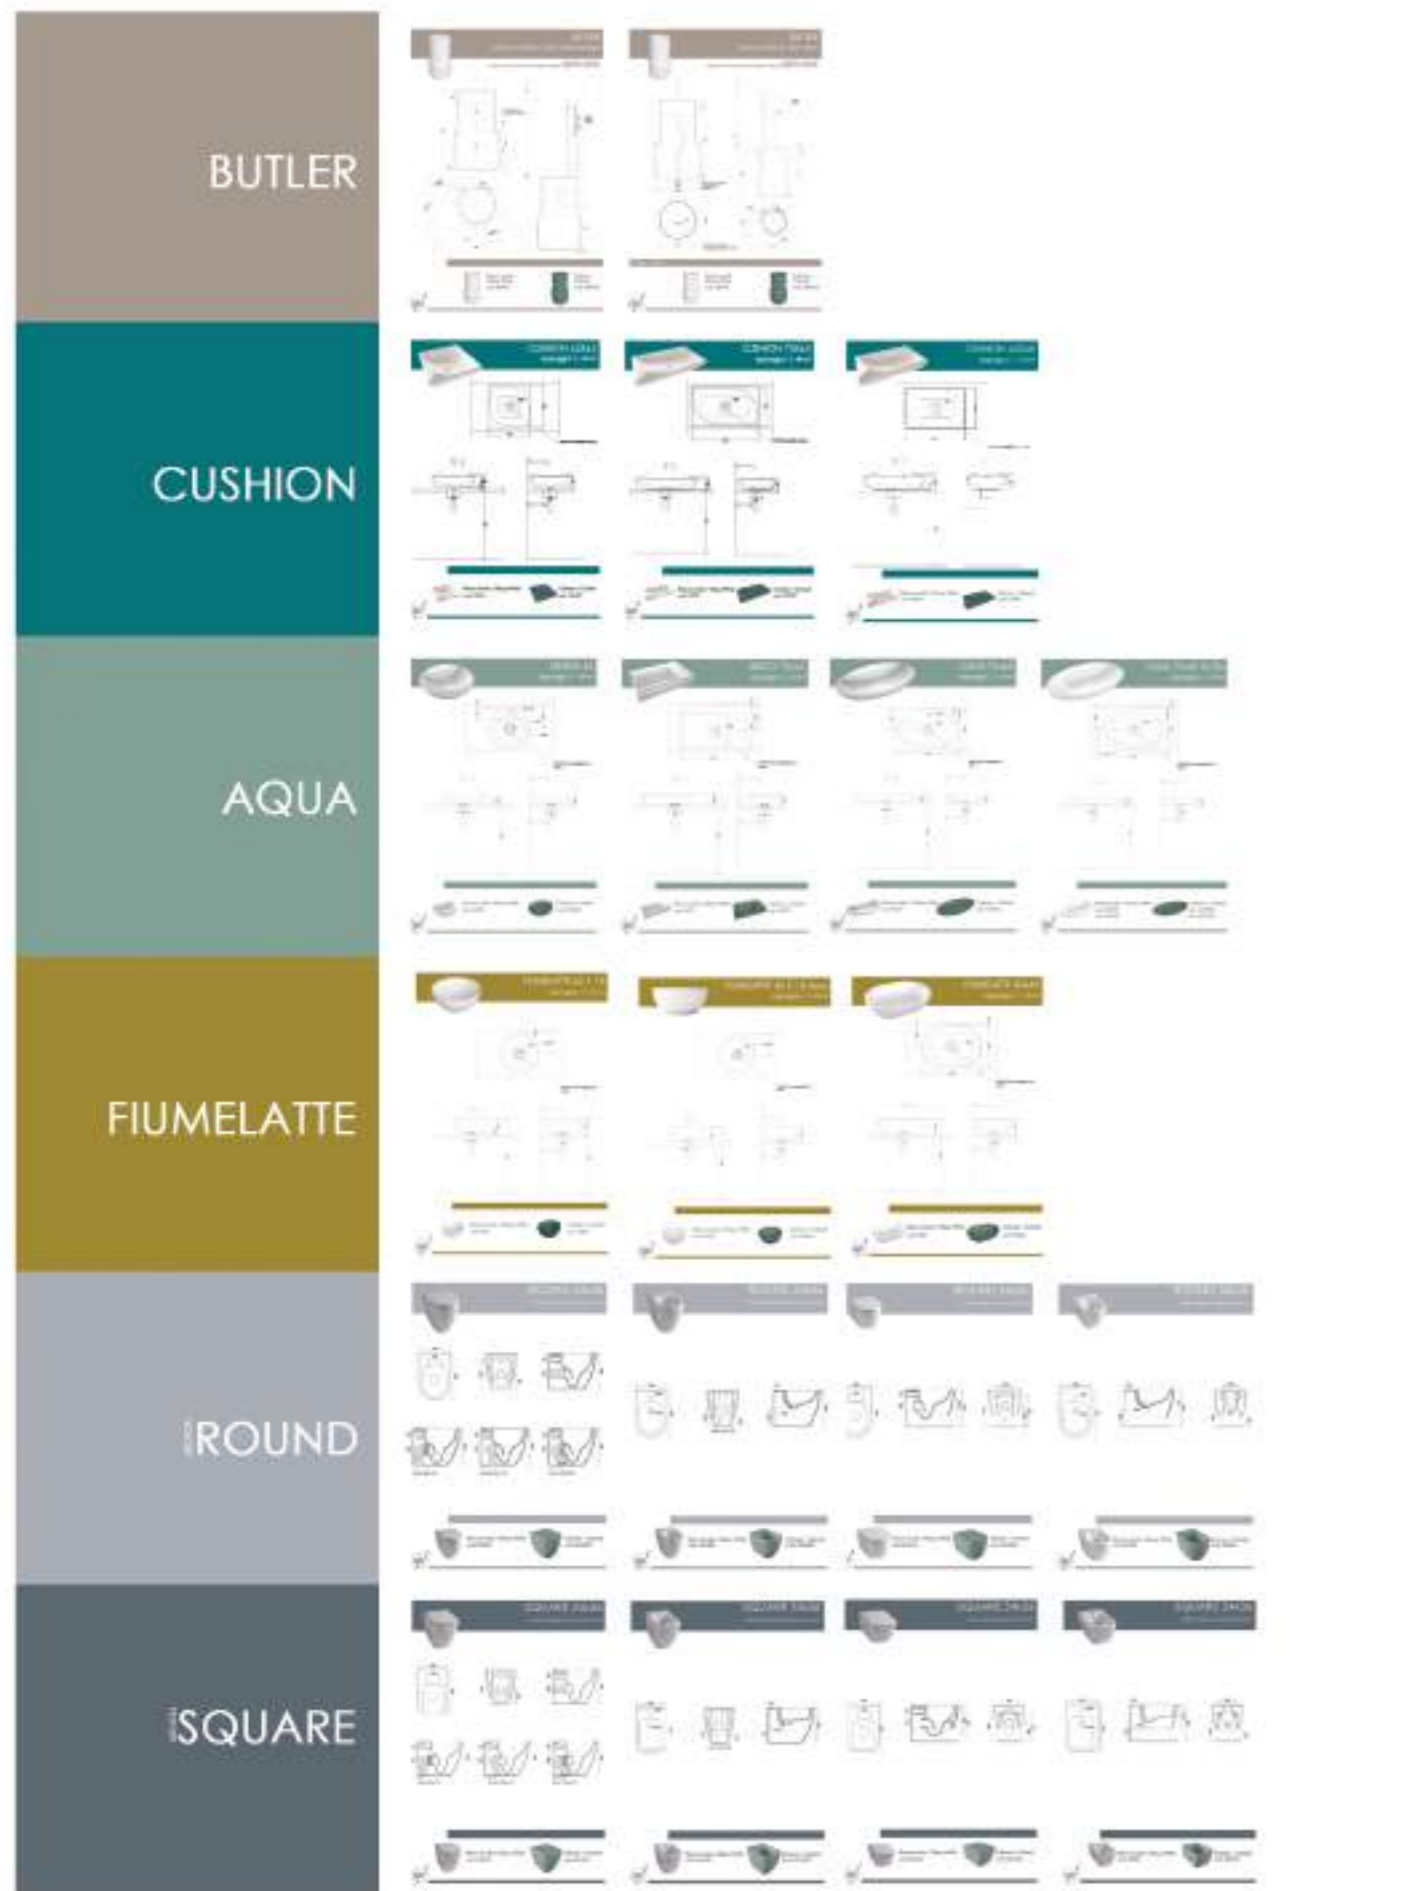

Square collection with a minimal design and squared and captivating shapes, it consists of floor-standing or wall-hung toilets, bidets. A collection that can be combined with many other lines of our company.

VASO 54 X 36

BIDET 54 X 36

ARCADIA square

ARCADIA **SQUARE 54x36**

vaso sospeso | wall-hung wc

ARCADIA **SQUARE 54x36**

bidet sospeso | wall-hung bidet

Bianco Lucido / Glossy White
cod. WCASS

Colorato / Colored
cod. WCASSC

Bianco Lucido / Glossy White
cod. BTASS

Colorato / Colored
cod. BTASSC

N.B. Le misure indicate possono subire variazioni, dovuta ad un'usura degli stampi o a piccole variazioni tecniche relative alle materie prime che compongono l'impasto.