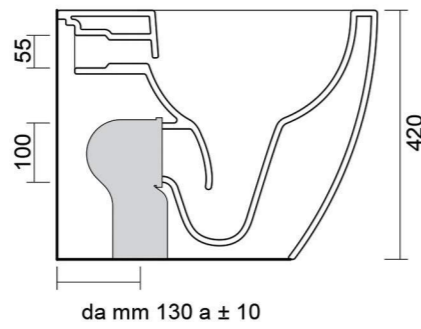

Square collection with a minimal and captivating design, it consists of floor-standing or wall-hung toilets, bidets. A collection that can be combined with many other lines of our company.

VASO 54 X 36 X H42

BIDET 54 X 36 X H42

ARCADIA square

ARCADIA **SQUARE 54x36**

vaso da terra | wc back to wall

ARCADIA **SQUARE 54x36**

bidet da terra | bidet back to wall

Bianco Lucido / Glossy White
cod. WCAST

Colorato / Colored
cod. WCASTC