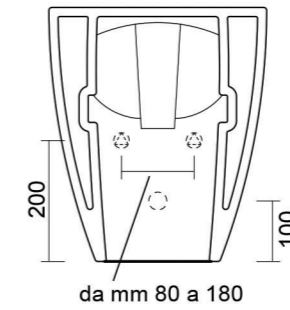

BIDET 54 X 36 X H42

ARCADIA square

ARCADIA **SQUARE 54x36**

vaso da terra | wc back to wall

ARCADIA **SQUARE 54x36**

bidet da terra | bidet back to wall

Bianco Lucido / Glossy White
cod. WCAST

Colorato / Colored
cod. WCASTC