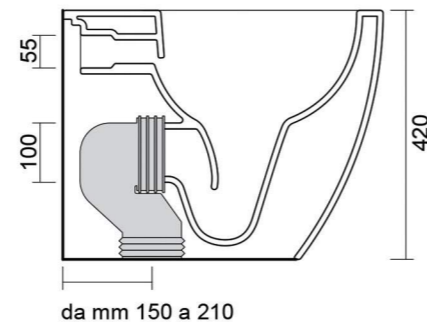

BIDET 54 X 36 X H42

ARCADIA square

ARCADIA **SQUARE 54x36**

vaso da terra | wc back to wall

ARCADIA **SQUARE 54x36**

bidet da terra | bidet back to wall

Bianco Lucido / Glossy White
cod. WCAST

Colorato / Colored
cod. WCASTC