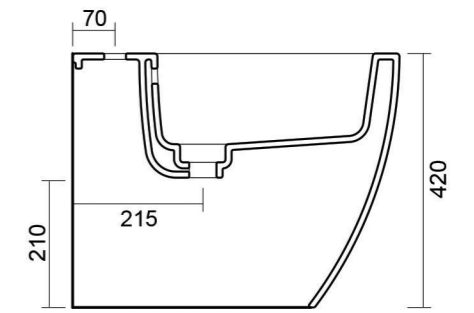

Square collection with a minimal and captivating design, it consists of floor-standing or wall-hung toilets, bidets. A collection that can be combined with many other lines of our company.

VASO 54 X 36 X H42

BIDET 54 X 36 X H42

ARCADIA square

ARCADIA **SQUARE 54x36**

vaso da terra | wc back to wall

ARCADIA **SQUARE 54x36**

bidet da terra | bidet back to wall

Bianco Lucido / Glossy White
cod. WCAST

Colorato / Colored
cod. WCASTC