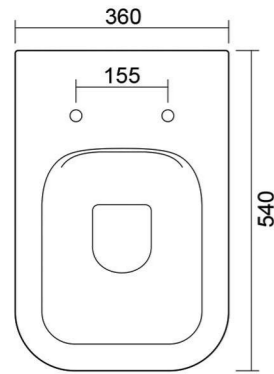

Square collection with a minimal and captivating design, it consists of floor-standing or wall-hung toilets, bidets. A collection that can be combined with many other lines of our company.

VASO 54 X 36 X H42

BIDET 54 X 36 X H42

ARCADIA square

ARCADIA **SQUARE 54x36**

vaso da terra | wc back to wall

ARCADIA **SQUARE 54x36**

bidet da terra | bidet back to wall

Bianco Lucido / Glossy White
cod. WCAST

Colorato / Colored
cod. WCASTC