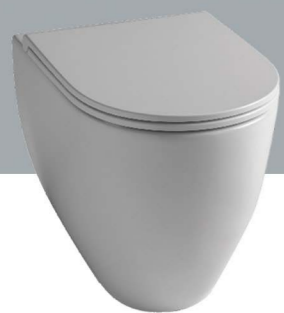

Versatile, elegant collection with a soft and minimal design. The arcadia round collection consists of floor-standing or wall-hung toilets and bidets. A collection that can be combined with many other lines of our company.

VASO 54 X 36 X H42

BIDET 54 X 36 X H42

ARCADIA round

ARCADIA **ROUND 54x36**

vaso da terra | wc back to wall

ARCADIA **ROUND 54x36**

bidet da terra | bidet back to wall

Bianco Lucido / Glossy White
cod. WCART