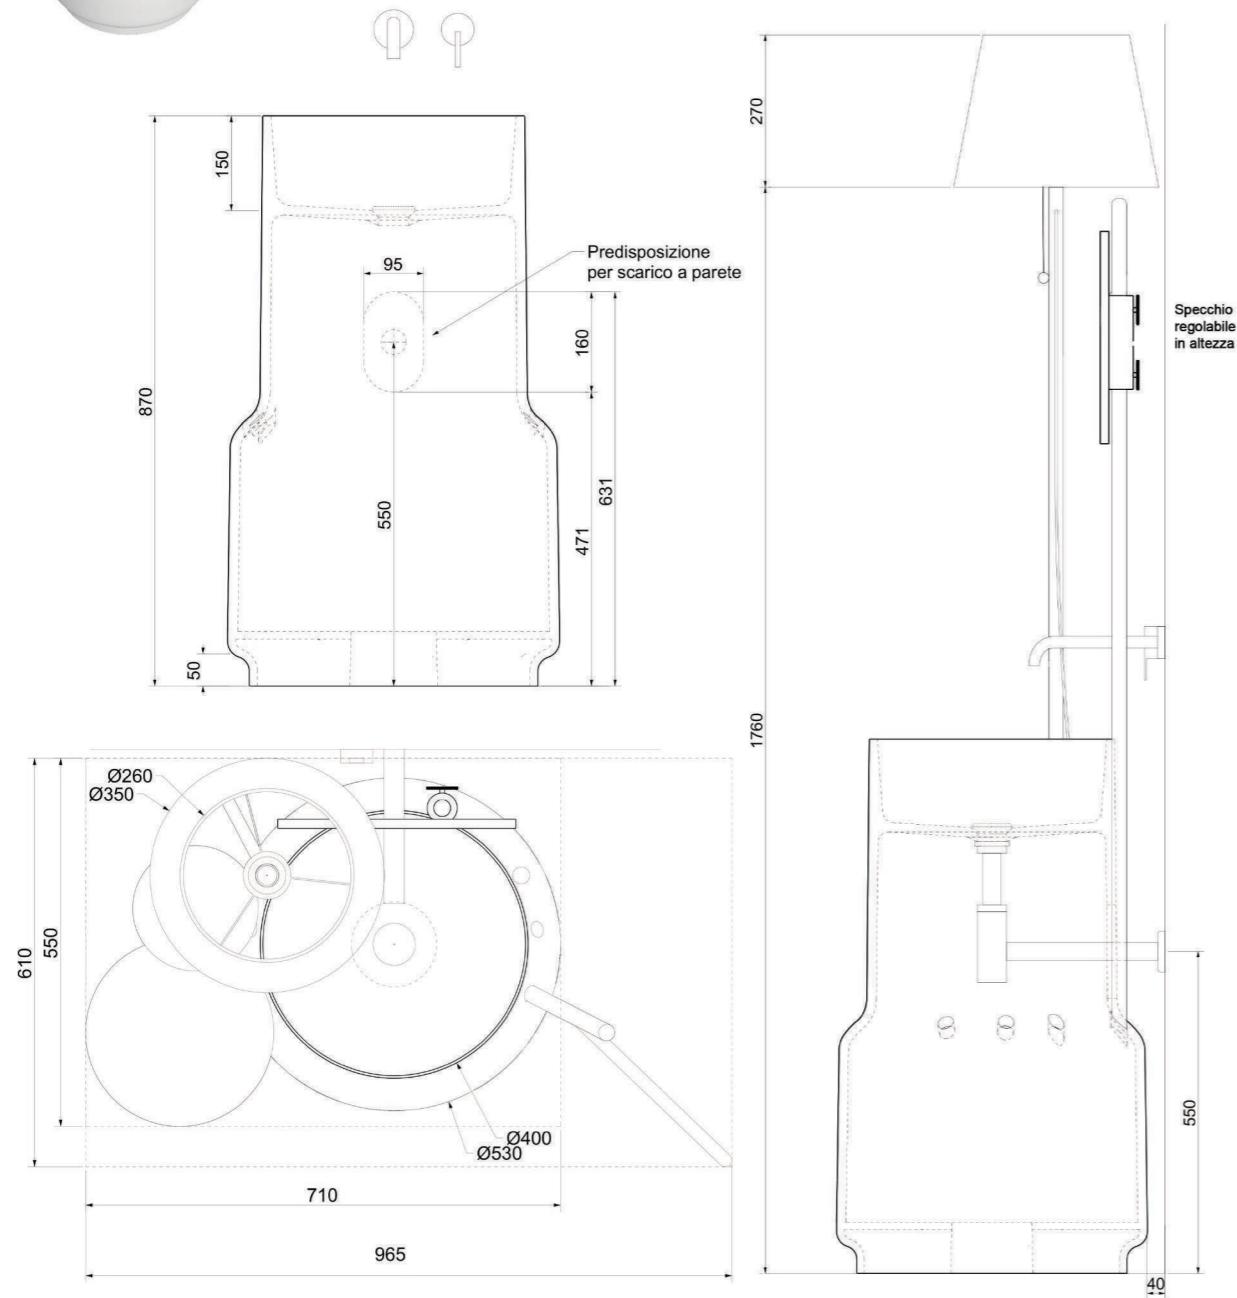

BUTLER

scarico a parete | *face wall drainage*

ATTENZIONE / **ATTENTION**
Predisporre un punto luce per presa lampada / *Prepareone light point for lamp socket.*