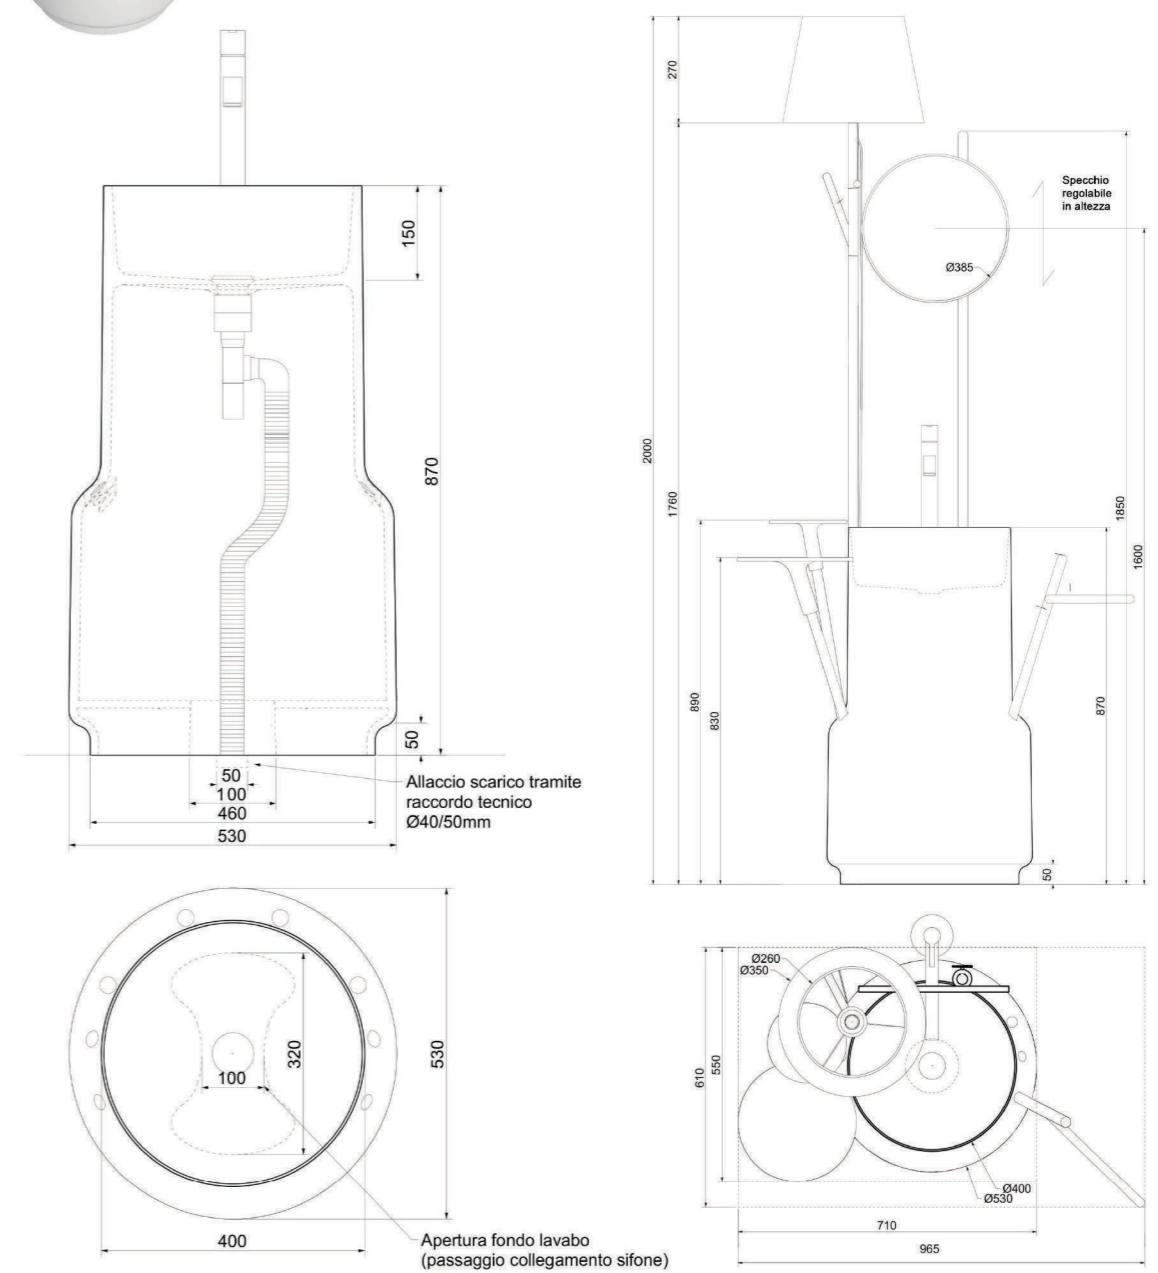

BUTLER

scarico a terra | *floor drain*

ATTENZIONE / **ATTENTION**
Predisporre un punto luce per presa lampada / *Prepareone light point for lamp socket.*