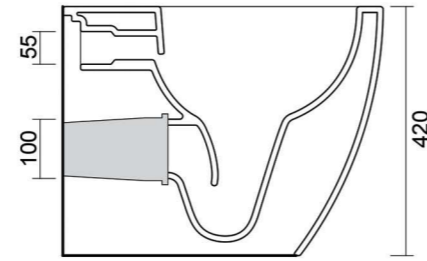

Square collection with a minimal and captivating design, it consists of floor-standing or wall-hung toilets, bidets. A collection that can be combined with many other lines of our company.

VASO 54 X 36 X H42

BIDET 54 X 36 X H42

ARCADIA square

ARCADIA **SQUARE 54x36**

vaso da terra | wc back to wall

ARCADIA **SQUARE 54x36**

bidet da terra | bidet back to wall

Bianco Lucido / Glossy White
cod. WCAST

Colorato / Colored
cod. WCASTC