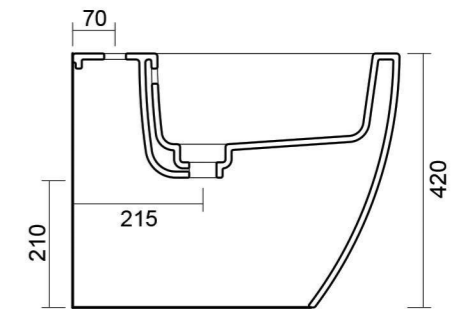

Square collection with a minimal and captivating design, it consists of floor-standing or wall-hung toilets, bidets. A collection that can be combined with many other lines of our company.

VASO 54 X 36 X H42

BIDET 54 X 36 X H42

ARCADIA square

ARCADIA **SQUARE 54x36**

vaso da terra | wc back to wall

ARCADIA **SQUARE 54x36**

bidet da terra | bidet back to wall

Bianco Lucido / Glossy White
cod. WCAST

Colorato / Colored
cod. WCASTC