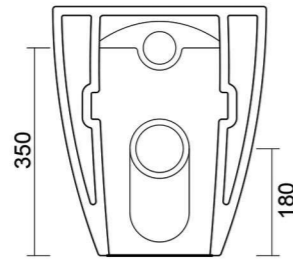

Square collection with a minimal and captivating design, it consists of floor-standing or wall-hung toilets, bidets. A collection that can be combined with many other lines of our company.

VASO 54 X 36 X H42

BIDET 54 X 36 X H42

ARCADIA square

ARCADIA **SQUARE 54x36**

vaso da terra | wc back to wall

ARCADIA **SQUARE 54x36**

bidet da terra | bidet back to wall

Bianco Lucido / Glossy White
cod. WCAST

Colorato / Colored
cod. WCASTC