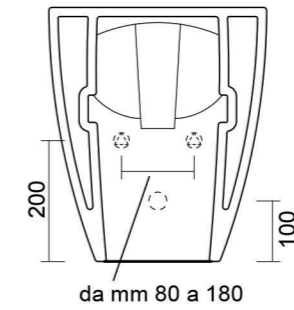

BIDET 54 X 36 X H42

ARCADIA square

ARCADIA **SQUARE 54x36**

vaso da terra | wc back to wall

ARCADIA **SQUARE 54x36**

bidet da terra | bidet back to wall

Bianco Lucido / Glossy White
cod. WCAST

Colorato / Colored
cod. WCASTC