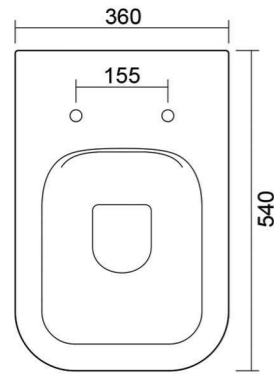

VASO 54 X 36 X H42

BIDET 54 X 36 X H42

ARCADIA round

ARCADIA **ROUND 54x36**

vaso da terra | wc back to wall

da mm 60 a 140

da mm 140 a ± 10

da mm 140 a 240

Square collection with a minimal and captivating design, it consists of floor-standing or wall-hung toilets, bidets. A collection that can be combined with many other lines of our company.

VASO 54 X 36 X H42

BIDET 54 X 36 X H42

ARCADIA square

ARCADIA **SQUARE 54x36**

vaso da terra | wc back to wall

ARCADIA **SQUARE 54x36**

bidet da terra | bidet back to wall

Bianco Lucido / Glossy White
cod. WCAST

Colorato / Colored
cod. WCASTC