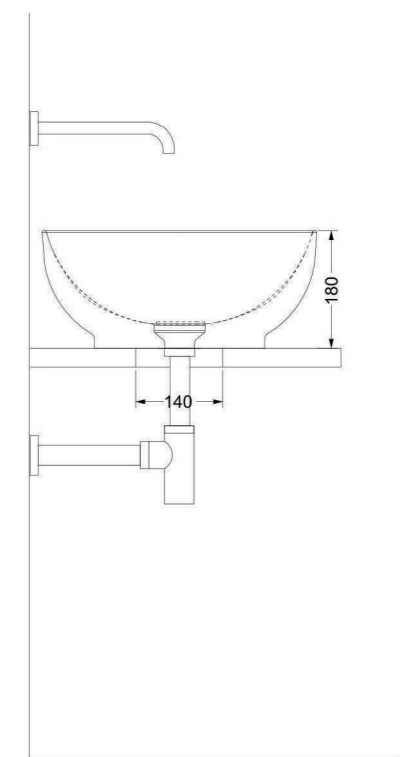

Bianco Lucido / Glossy White
cod. FL42T

Colorato / Colored
cod. FL42TC

Bianco Lucido / Glossy White
cod. FL60

Colorato / Colored
cod. FL60C