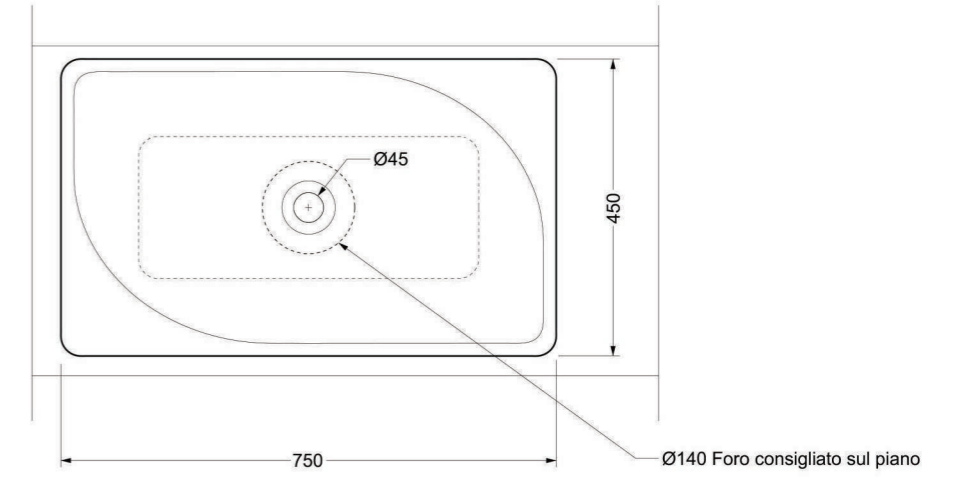

CUSHION 75X45

appoggio | sit-on

Bianco Lucido / Glossy White
cod. CS45

Colorato / Colored
cod. CS45C

Bianco Lucido / Glossy White

Colorato / Colored
cod. CS75C