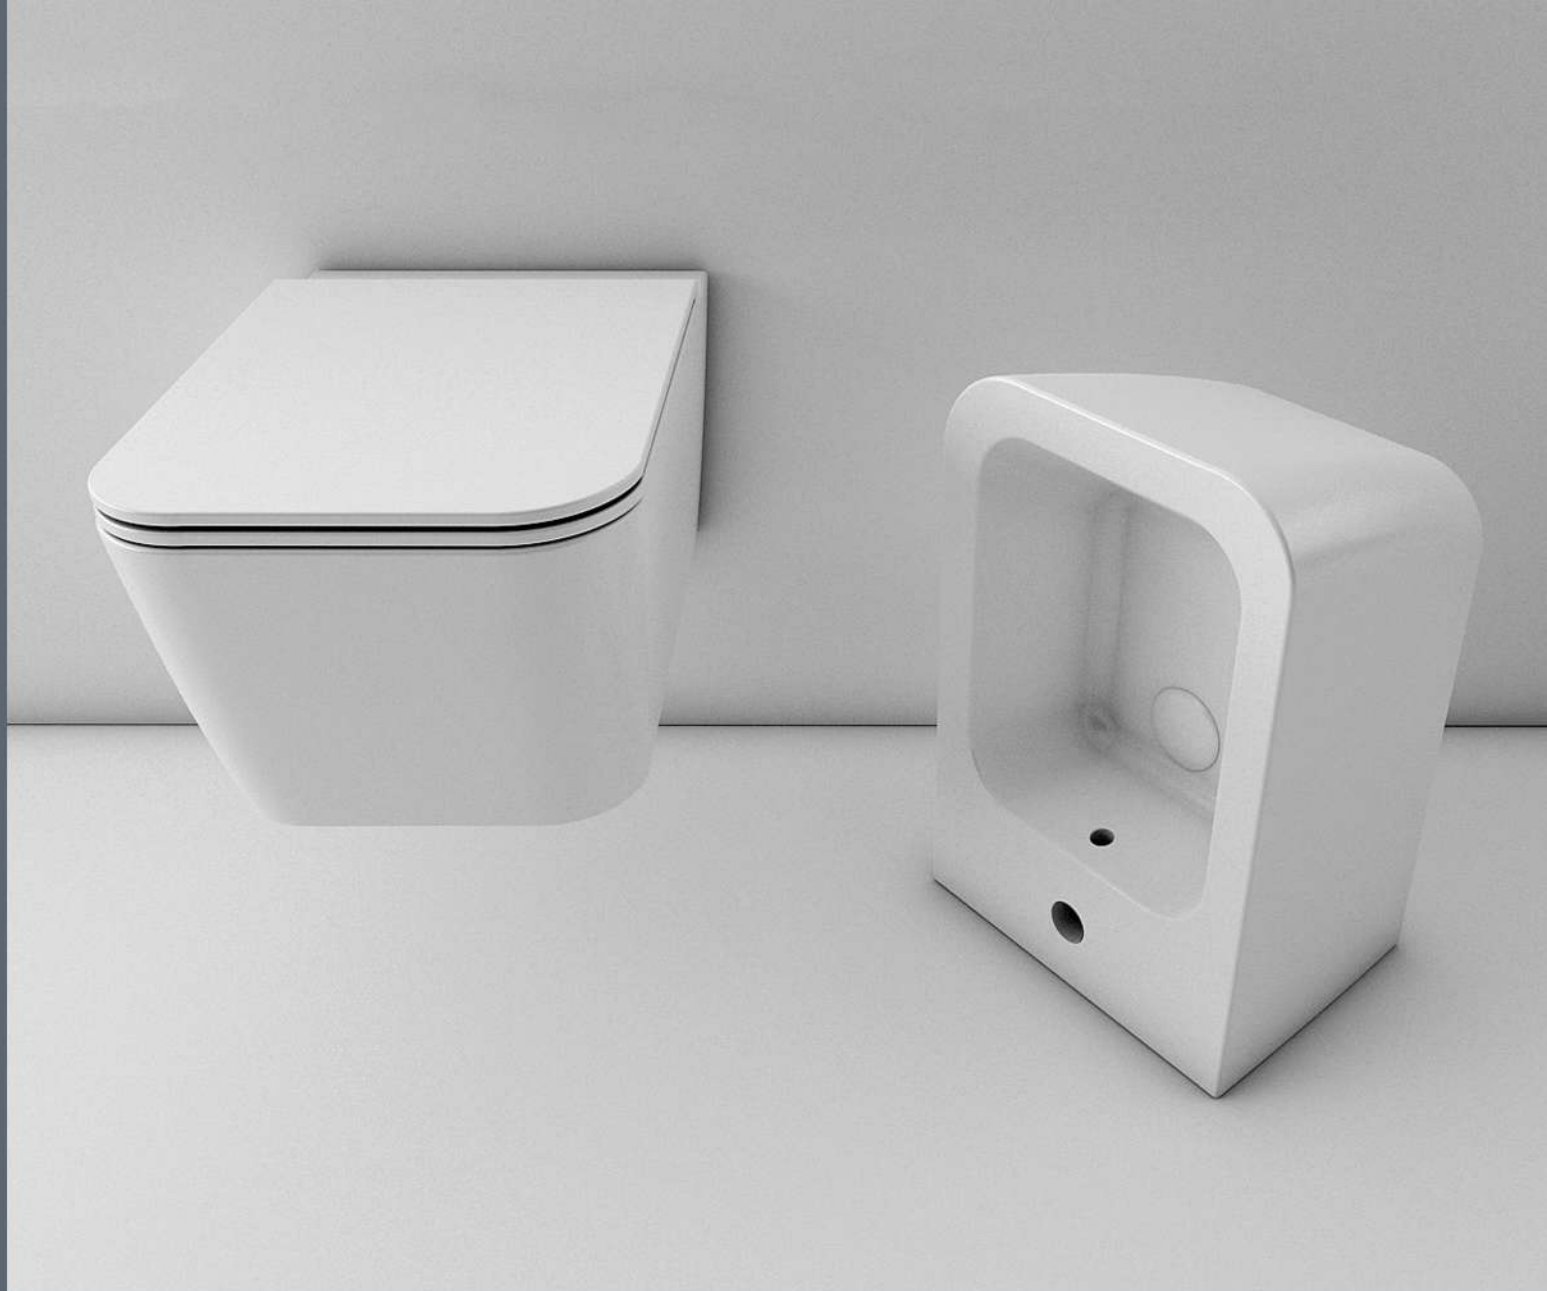

Square collection with a minimal and captivating design, it consists of floor-standing or wall-hung toilets, bidets. A collection that can be combined with many other lines of our company.

VASO 54 X 36 X H42

Bianco Lucido / Glossy White
cod. WCASS

Colorato / Colored
cod. WCARSC

ARCADIA **SQUARE**

wc | bidet

sospesi
wall-hung

ARCADIA square

Collezione Square dal design minimale e dalle forme squadrate e accattivanti, si compone di vaso, bidet, da terra o sospesi. Una collezione che può essere accosta a molte altre linee della nostra azienda.

Square collection with a minimal design and squared and captivating shapes, it consists of floor-standing or wall-hung toilets, bidets. A collection that can be combined with many other lines of our company.