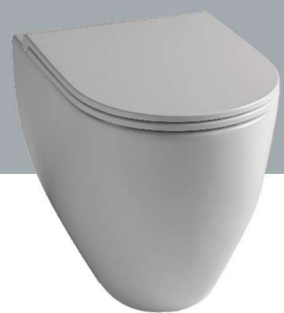

Versatile, elegant collection with a soft and minimal design. The arcadia round collection consists of floor-standing or wall-hung toilets and bidets. A collection that can be combined with many other lines of our company.

VASO 54 X 36 X H42

BIDET 54 X 36 X H42

ARCADIA round

ARCADIA **ROUND 54x36**

vaso da terra | wc back to wall

da mm 60 a 140

da mm 140 a ± 10

da mm 140 a 240