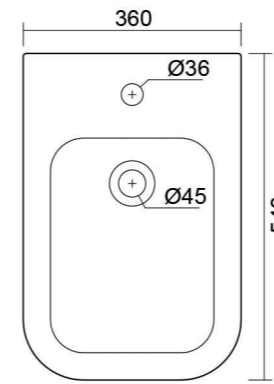

BIDET 54 X 36 X H42

ARCADIA square

ARCADIA **SQUARE 54x36**

vaso da terra | wc back to wall

ARCADIA **SQUARE 54x36**

bidet da terra | bidet back to wall

Bianco Lucido / Glossy White
cod. WCAST

Colorato / Colored
cod. WCASTC