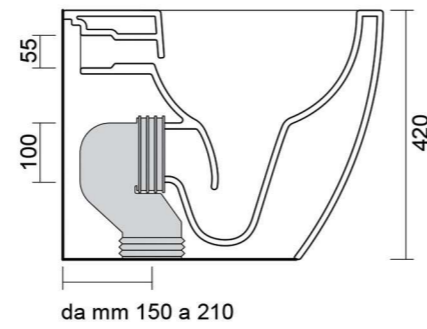

BIDET 54 X 36 X H42

ARCADIA square

ARCADIA **SQUARE 54x36**

vaso da terra | wc back to wall

ARCADIA **SQUARE 54x36**

bidet da terra | bidet back to wall

Bianco Lucido / Glossy White
cod. WCAST

Colorato / Colored
cod. WCASTC