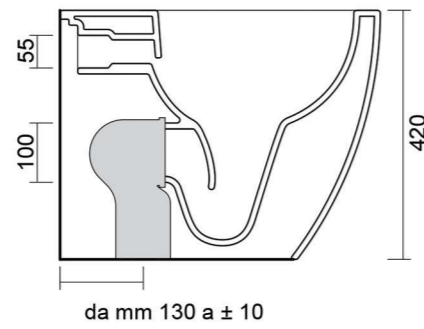

Square collection with a minimal and captivating design, it consists of floor-standing or wall-hung toilets, bidets. A collection that can be combined with many other lines of our company.

VASO 54 X 36 X H42

BIDET 54 X 36 X H42

ARCADIA square

ARCADIA **SQUARE 54x36**

vaso da terra | wc back to wall

ARCADIA **SQUARE 54x36**

bidet da terra | bidet back to wall

Bianco Lucido / Glossy White
cod. WCAST

Colorato / Colored
cod. WCASTC