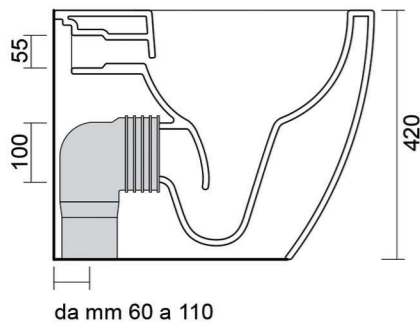

Square collection with a minimal and captivating design, it consists of floor-standing or wall-hung toilets, bidets. A collection that can be combined with many other lines of our company.

VASO 54 X 36 X H42

BIDET 54 X 36 X H42

ARCADIA square

ARCADIA **SQUARE 54x36**

vaso da terra | wc back to wall

ARCADIA **SQUARE 54x36**

bidet da terra | bidet back to wall

Bianco Lucido / Glossy White
cod. WCAST

Colorato / Colored
cod. WCASTC