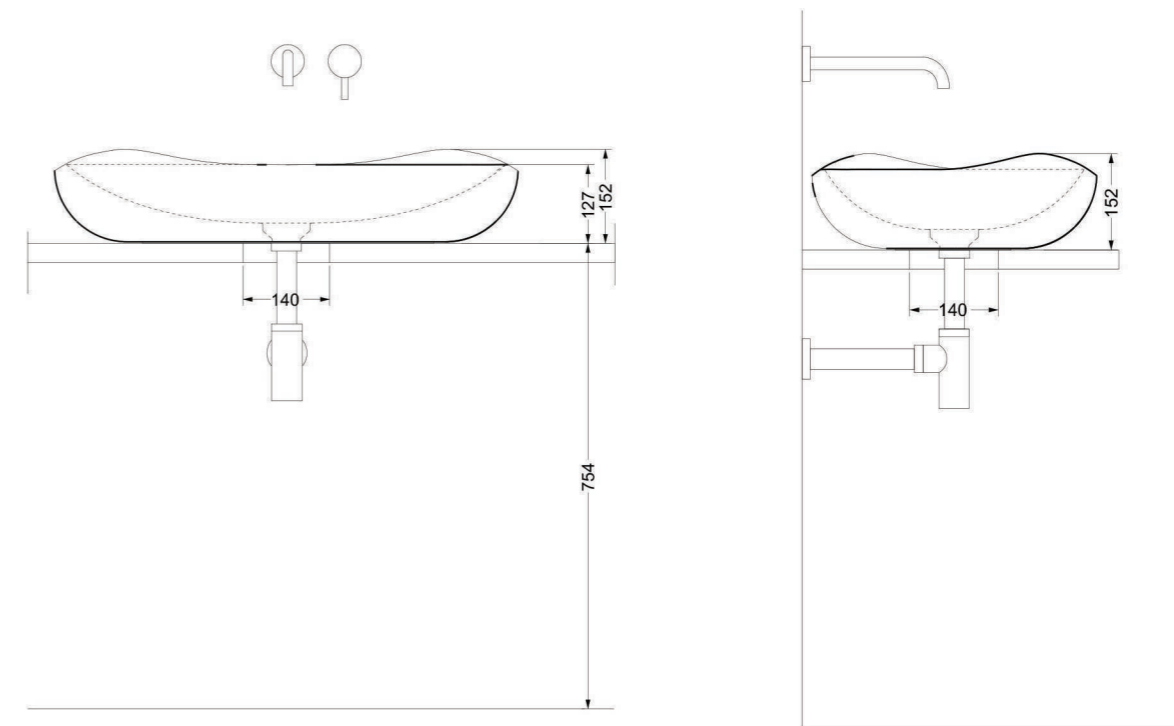

CUSHION 75X45

appoggio | sit-on

Bianco Lucido / Glossy White
cod. CS45

Colorato / Colored
cod. CS45C

Bianco Lucido / Glossy White

Colorato / Colored
cod. CS75C